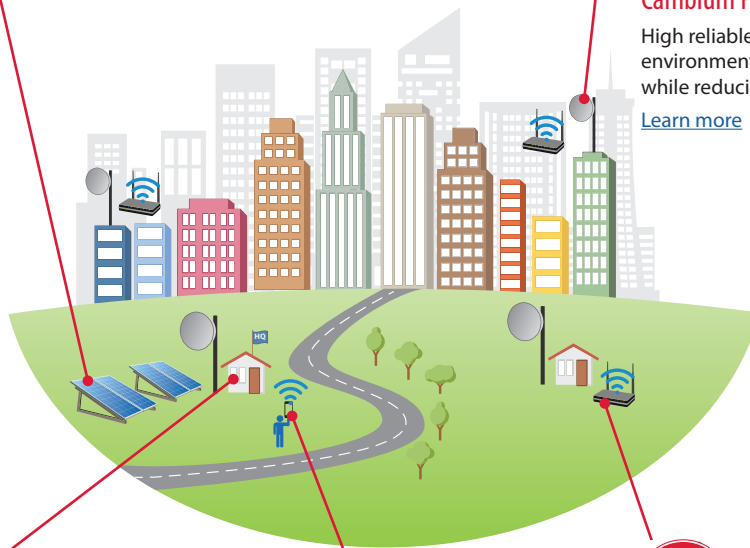

Goal Zero power solutions

The Goal Zero product portfolio is designed for rapid deployment and can easily be packed up and move around.

Their power banks, power stations, foldable and easy-to-carry solar panels are your go-to source for versatile power while on the move.

[Learn more](#)

Cambium cnMaestro™

A cloud-based or on-premises software platform for secure, end-to-end network control.

[Learn more](#)